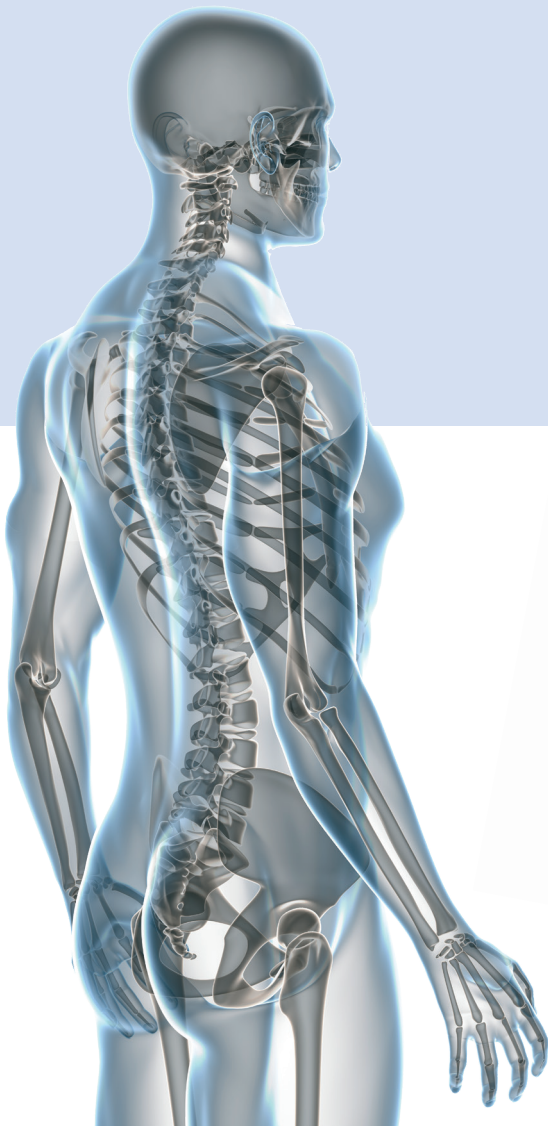

made in GERMANY

ORIHOMEDICAL
G m b H · I M P L A N T S

SMART MICRO SCISSORS

SMART MICRO SCISSORS

SMART MICRO FINE BLADES CUT

Available Blades

One
Serrated
Blade

Smooth
Blades

Straight

Curved

45° Angled

60° Angled

90° Angled

Angles are designed for difficult areas even far distal to molars in posterior zones.

Comfortable Handle Grip!

MICRO SCISSORS