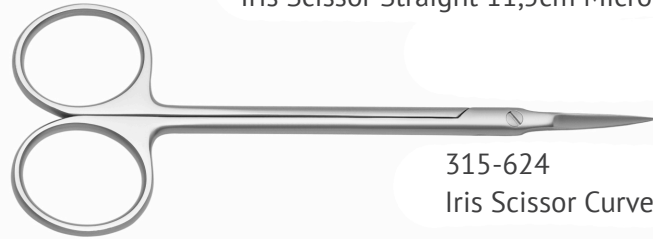

Straight

Curved

45° Angled

60° Angled

90° Angled

Angles are designed for difficult areas even far distal to molars in posterior zones.

Comfortable Handle Grip!

MICRO SCISSORS

Micro Scissor Fine Blades	
03-315.630	15cm 60 degree angled
03-315.632	15cm 60 degree angled Serrated Blade
03-315.634	18cm 60 degree angled
03-315.636	18cm 60 degree angled Serrated Blade
Micro Scissor Fine Blades	
03-315.638	15cm 90 degree angled
03-315.640	15cm 90 degree angled Serrated Blade
03-315.642	18cm 90 degree angled
03-315.644	18cm 90 degree angled Serrated Blade

MICRO SCISSOR FINE BLADES 11CM

03-315.652	03.315.654	03-315.656	03-315.658	03-315.660
11cm	11cm	11cm	11cm	11cm
Straight	Curved	45 Degree	60 Degree	90 Degree

IRIS MICRO BLADE

315-622
Iris Scissor Straight 11,5cm Micro Blade

315-624
Iris Scissor Curved 11,5cm Micro Blade