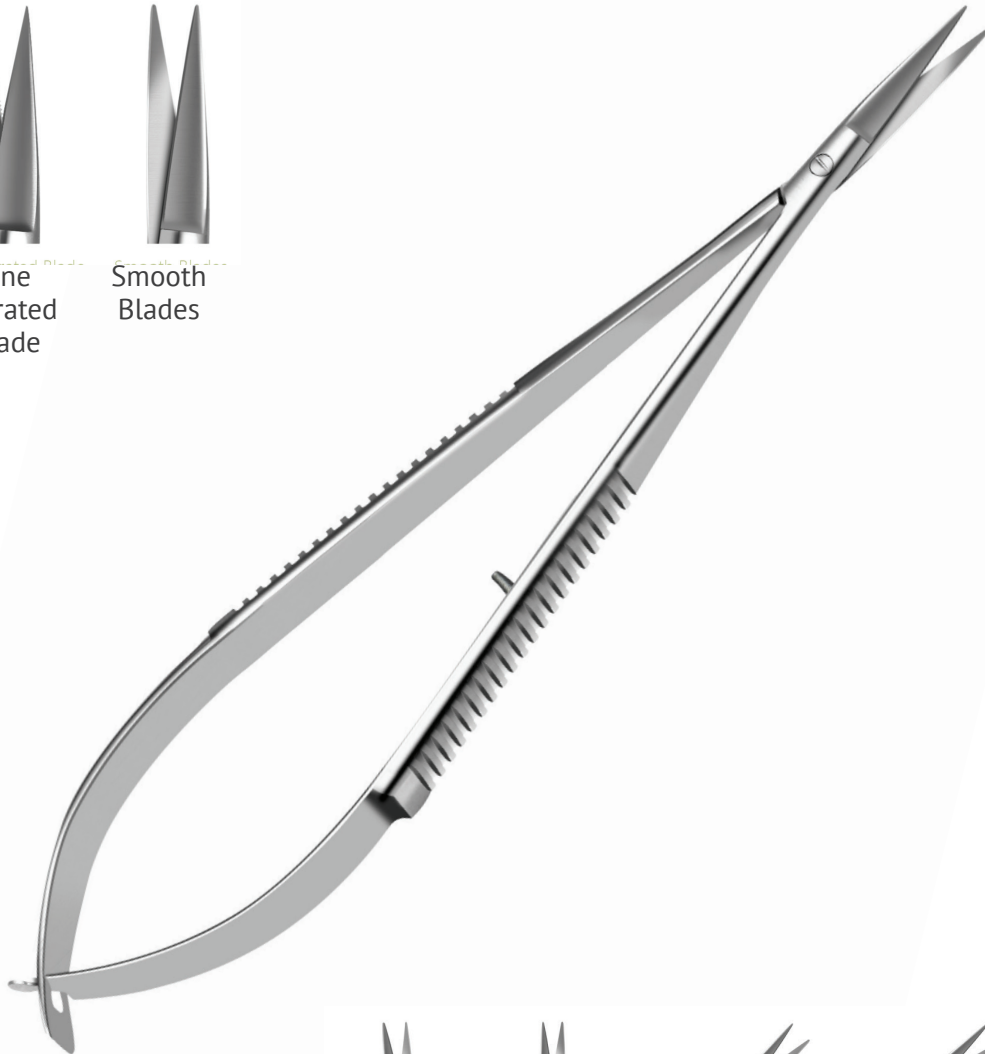

made in GERMANY

ORIHOMEDICAL
G m b H · I M P L A N T S

SMART MICRO SCISSORS

SMART MICRO SCISSORS

SMART MICRO FINE BLADES CUT

Available Blades

One
Serrated
Blade

Smooth
Blades

Straight

Curved

45° Angled

60° Angled

90° Angled

Angles are designed for difficult areas even far distal to molars in posterior zones.

Comfortable Handle Grip!

MICRO SCISSORS

Micro Scissor Fine Blades	
03-315.214	15cm Straight
03-315.215	15cm Straight Serrated Blade
03-315.216	18cm Straight
03-315-217	18cm Straight Serrated Blade
Micro Scissor Fine Blades	
03-315.218	15cm Curved
03-315.219	15cm Curved Serrated Blade
03-315.220	18cm Curved
03-315.221	18cm Curved Serrated Blade
Micro Scissor Fine Blades	
03-315.222	15cm 45 degree angled
03-315.223	15cm 45 degree angled Serrated Blade
03-315.224	18cm 45 degree angled
03-315.225	18cm 45 degree angled Serrated Blade