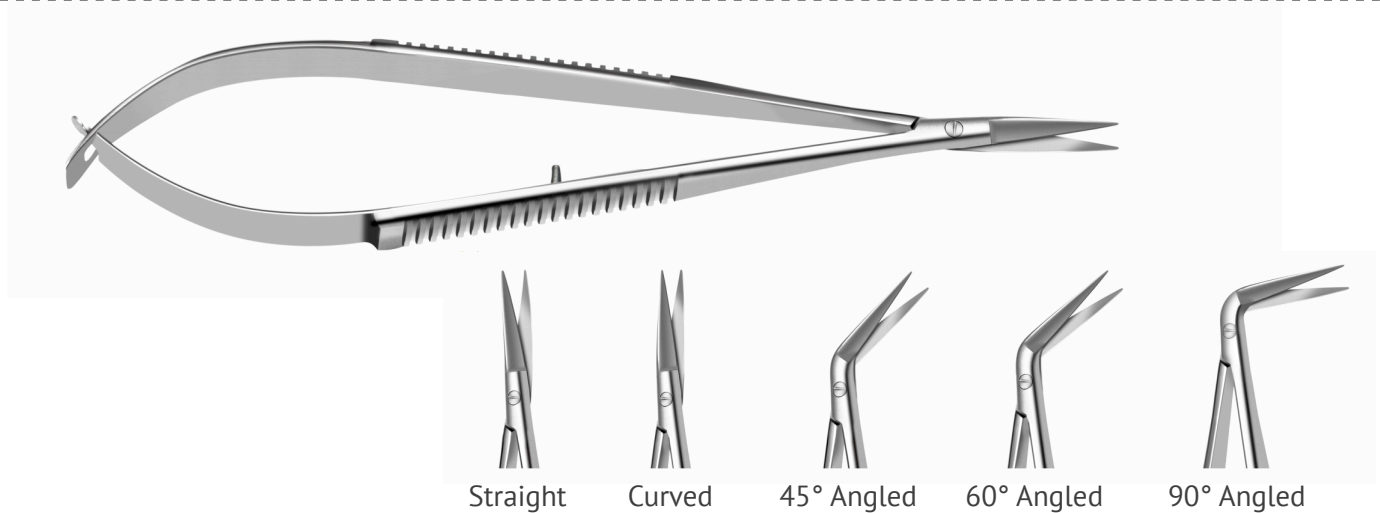

Straight

Curved

45° Angled

60° Angled

90° Angled

Angles are designed for difficult areas even far distal to molars in posterior zones.

Comfortable Handle Grip!

MICRO SCISSORS

Micro Scissor Fine Blades	
03-315.214	15cm Straight
03-315.215	15cm Straight Serrated Blade
03-315.216	18cm Straight
03-315-217	18cm Straight Serrated Blade
Micro Scissor Fine Blades	
03-315.218	15cm Curved
03-315.219	15cm Curved Serrated Blade
03-315.220	18cm Curved
03-315.221	18cm Curved Serrated Blade
Micro Scissor Fine Blades	
03-315.222	15cm 45 degree angled
03-315.223	15cm 45 degree angled Serrated Blade
03-315.224	18cm 45 degree angled
03-315.225	18cm 45 degree angled Serrated Blade

Micro Scissor Fine Blades	
03-315.630	15cm 60 degree angled
03-315.632	15cm 60 degree angled Serrated Blade
03-315.634	18cm 60 degree angled
03-315.636	18cm 60 degree angled Serrated Blade
Micro Scissor Fine Blades	
03-315.638	15cm 90 degree angled
03-315.640	15cm 90 degree angled Serrated Blade
03-315.642	18cm 90 degree angled
03-315.644	18cm 90 degree angled Serrated Blade