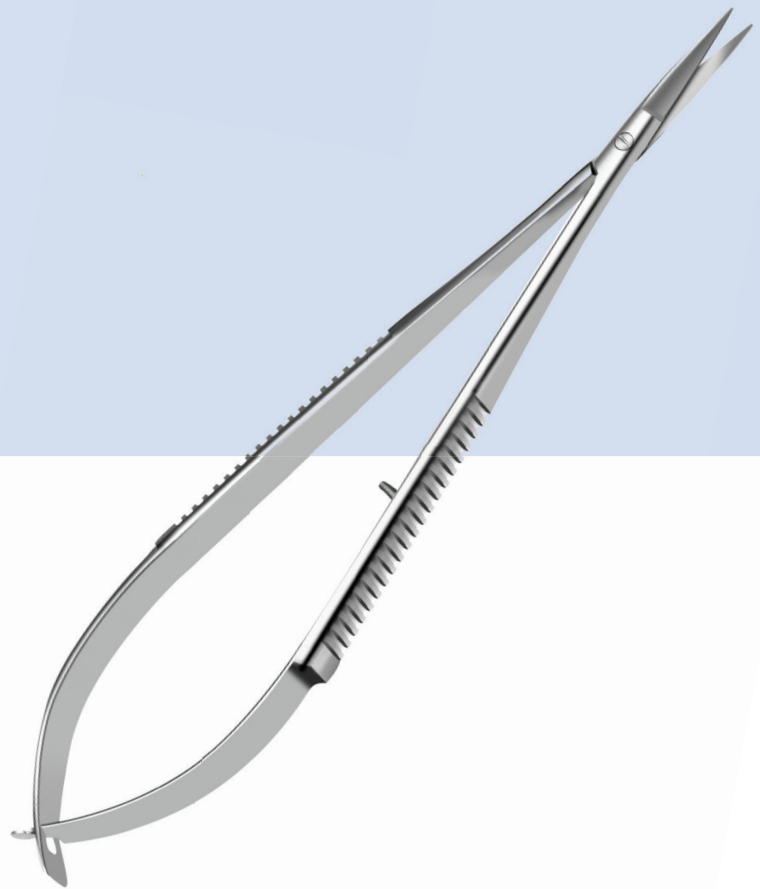

made in GERMANY

ORIHOMEDICAL
G m b H · I M P L A N T S

SMART MICRO SCISSORS

SMART MICRO SCISSORS

SMART MICRO FINE BLADES CUT

Available Blades

One
Serrated
Blade

Smooth
Blades

Straight

Curved

45° Angled

60° Angled

90° Angled

Angles are designed for difficult areas even far distal to molars in posterior zones.

Comfortable Handle Grip!

MICRO SCISSORS