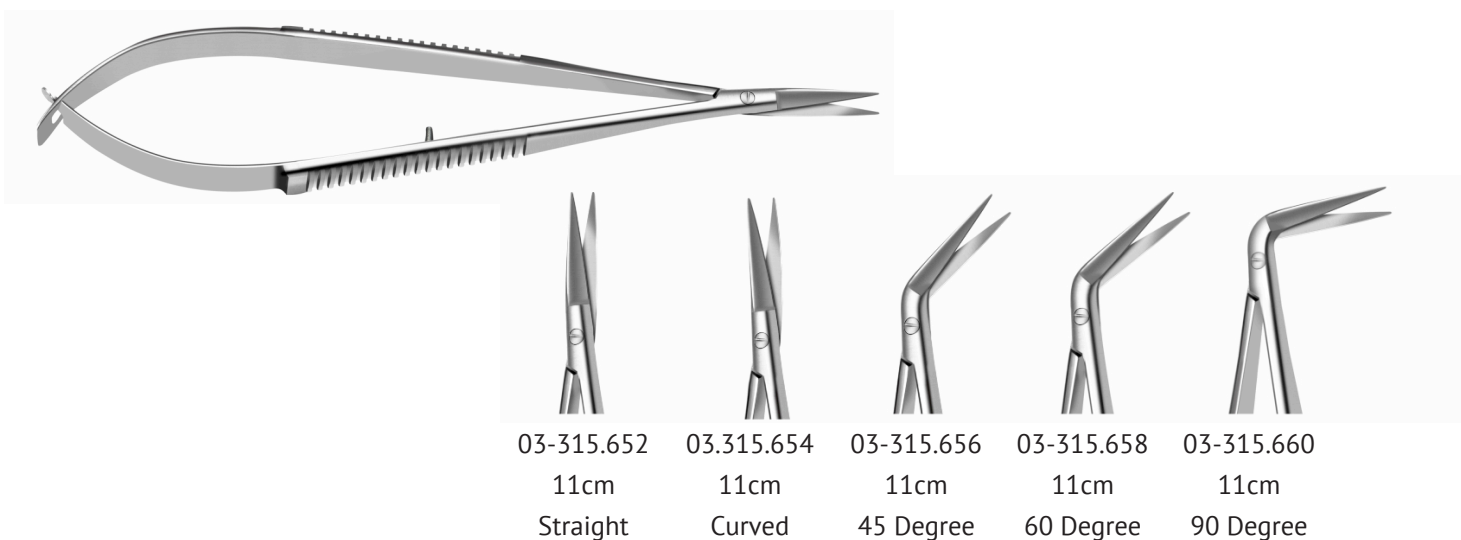

MICRO SCISSOR FINE BLADES 11CM

03-315.652	03.315.654	03-315.656	03-315.658	03-315.660
11cm	11cm	11cm	11cm	11cm
Straight	Curved	45 Degree	60 Degree	90 Degree